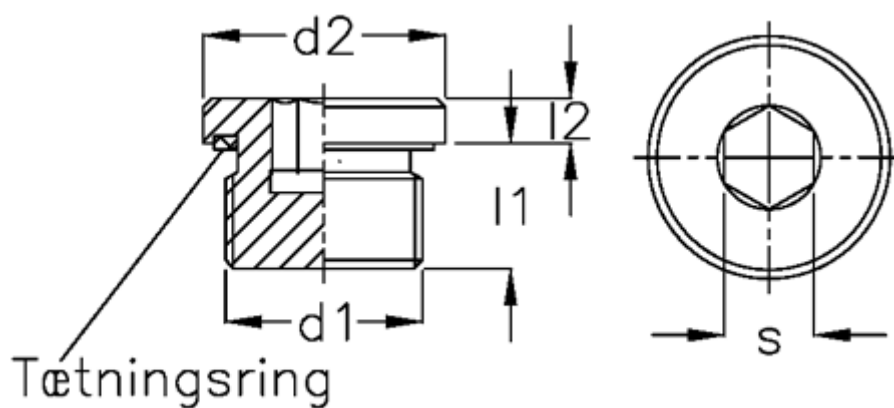

Article number: 20250543

Description: E+G

Threaded plug GN 749-G1/4-A

Measures

Clamp	= 26/30
d1	= G1/4
d2	= 19
l1	= 12
l2	= 5.0
Pressure	= 400
s	= 6